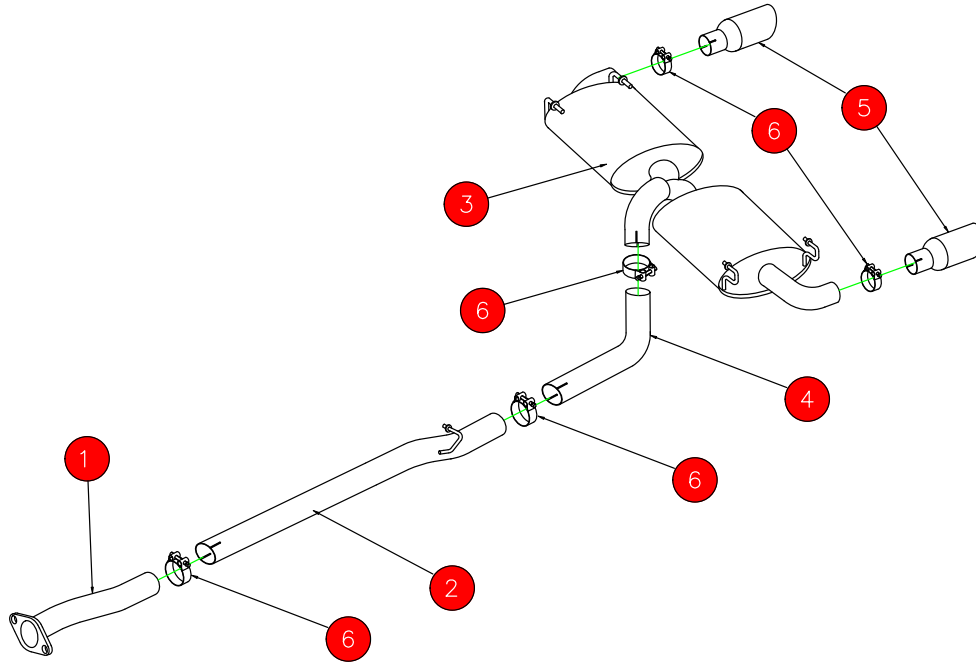

CAR	Subaru BRZ 2.0L / Toyota GT86 / GR86	PART NO.	SSUS010CF
YEAR	12-23	FIT KITS	389FK
NOTES	Where not supplied use original fittings	FEATURES	Pipe Diameter:- 63.5mm/2.5"

NO.	PART NO.	DESCRIPTION	QTY
1	219SU	Centre Section Front Pipe	1
2	212SU	Centre Section Non-Rear Silencer	1
3	214SU	Rear Silencer	1
4	232SU	Rear Link Pipe	1
5	Z023.10159	Carbon Fibre Ascari Trim	2
Fit Kit			
6	Z016.10064	63-68mm H/D Clamp	5

DATE	07/06/2023
ISSUE	02
AUTHORISED	S Shipley

NOTE: ENSURE SCORPION SYSTEM IS CLEAR OF MOVING PARTS AND ALL ORIGINAL FUNCTIONS WORK CORRECTLY.

Checked By _____